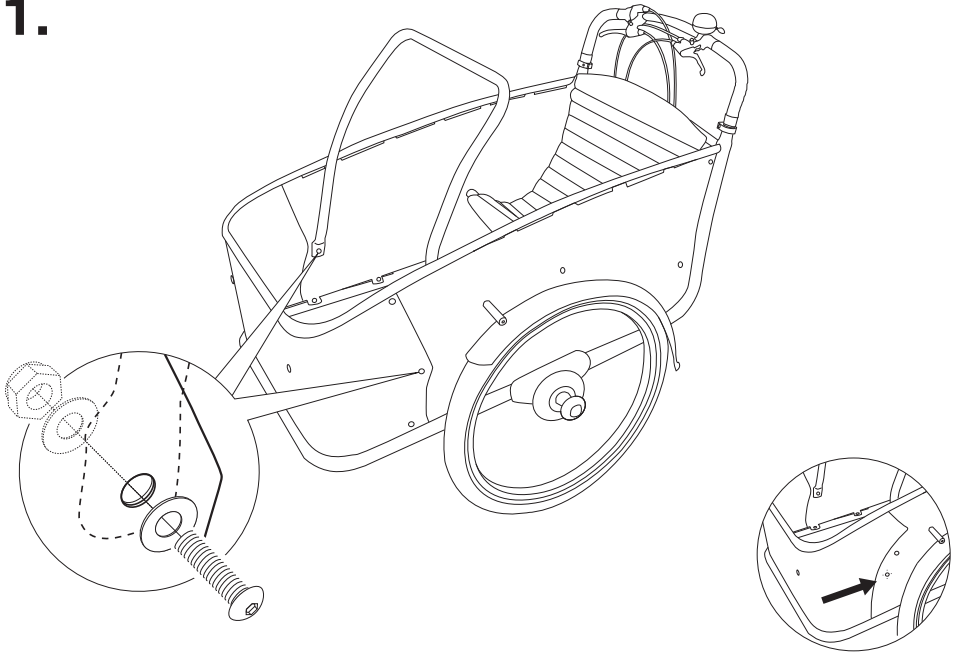

## RAIN COVER DELUXE

fitting a rain cover deluxe  
on a Johnny Loco cargo bike

*Johnny Loco*®

Supplied:

Tools:

3 mm

10 mm

1.